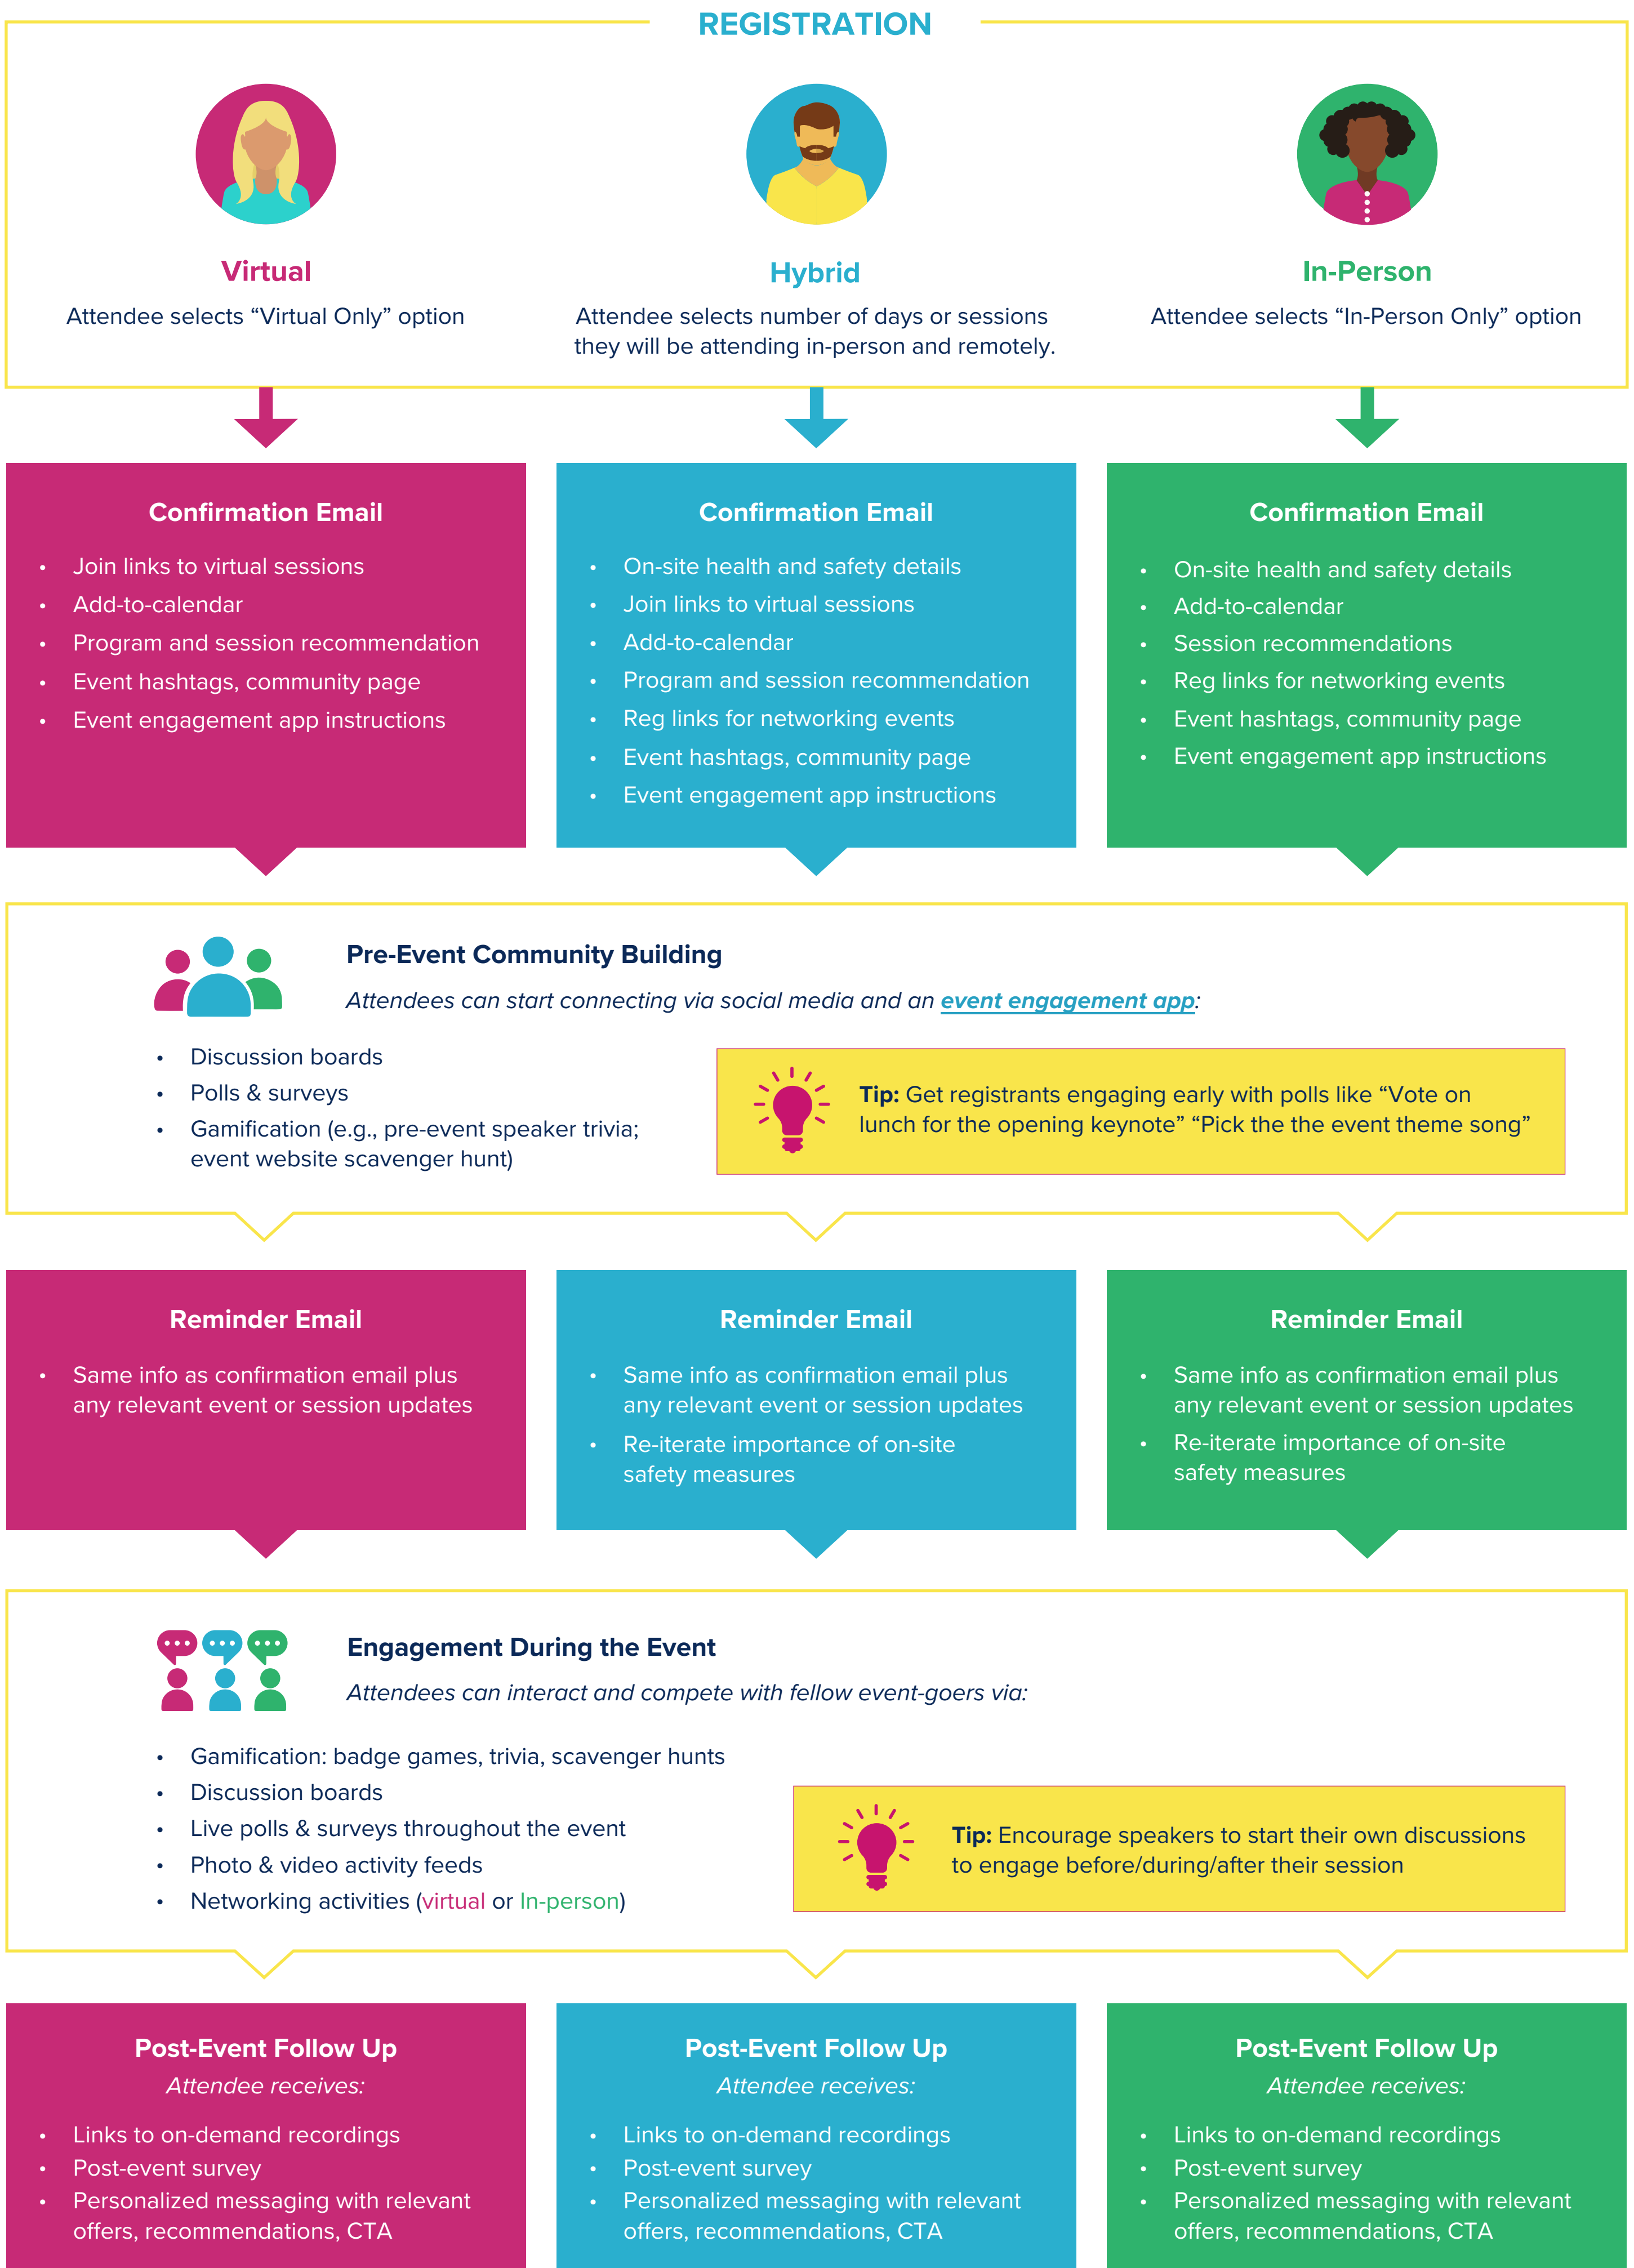

Your attendee journey begins the moment they visit your event site and register for your event. Tailor your engagement with each attendee to their registration type, while ensuring ways for guests to connect and interact regardless of where they're joining from. What does this look like in action? Take a look:

Transform attendee engagement into a truly personalized experience throughout the event cycle, and connect your events to results. Learn more in [Certain's Hybrid Event Strategy Playbook](#).

Virtual, Hybrid or In-Person – Certain has the flexible solution to fit the unique needs of your events. To find out more about how we can help with your next hybrid event, schedule a demo with us today!